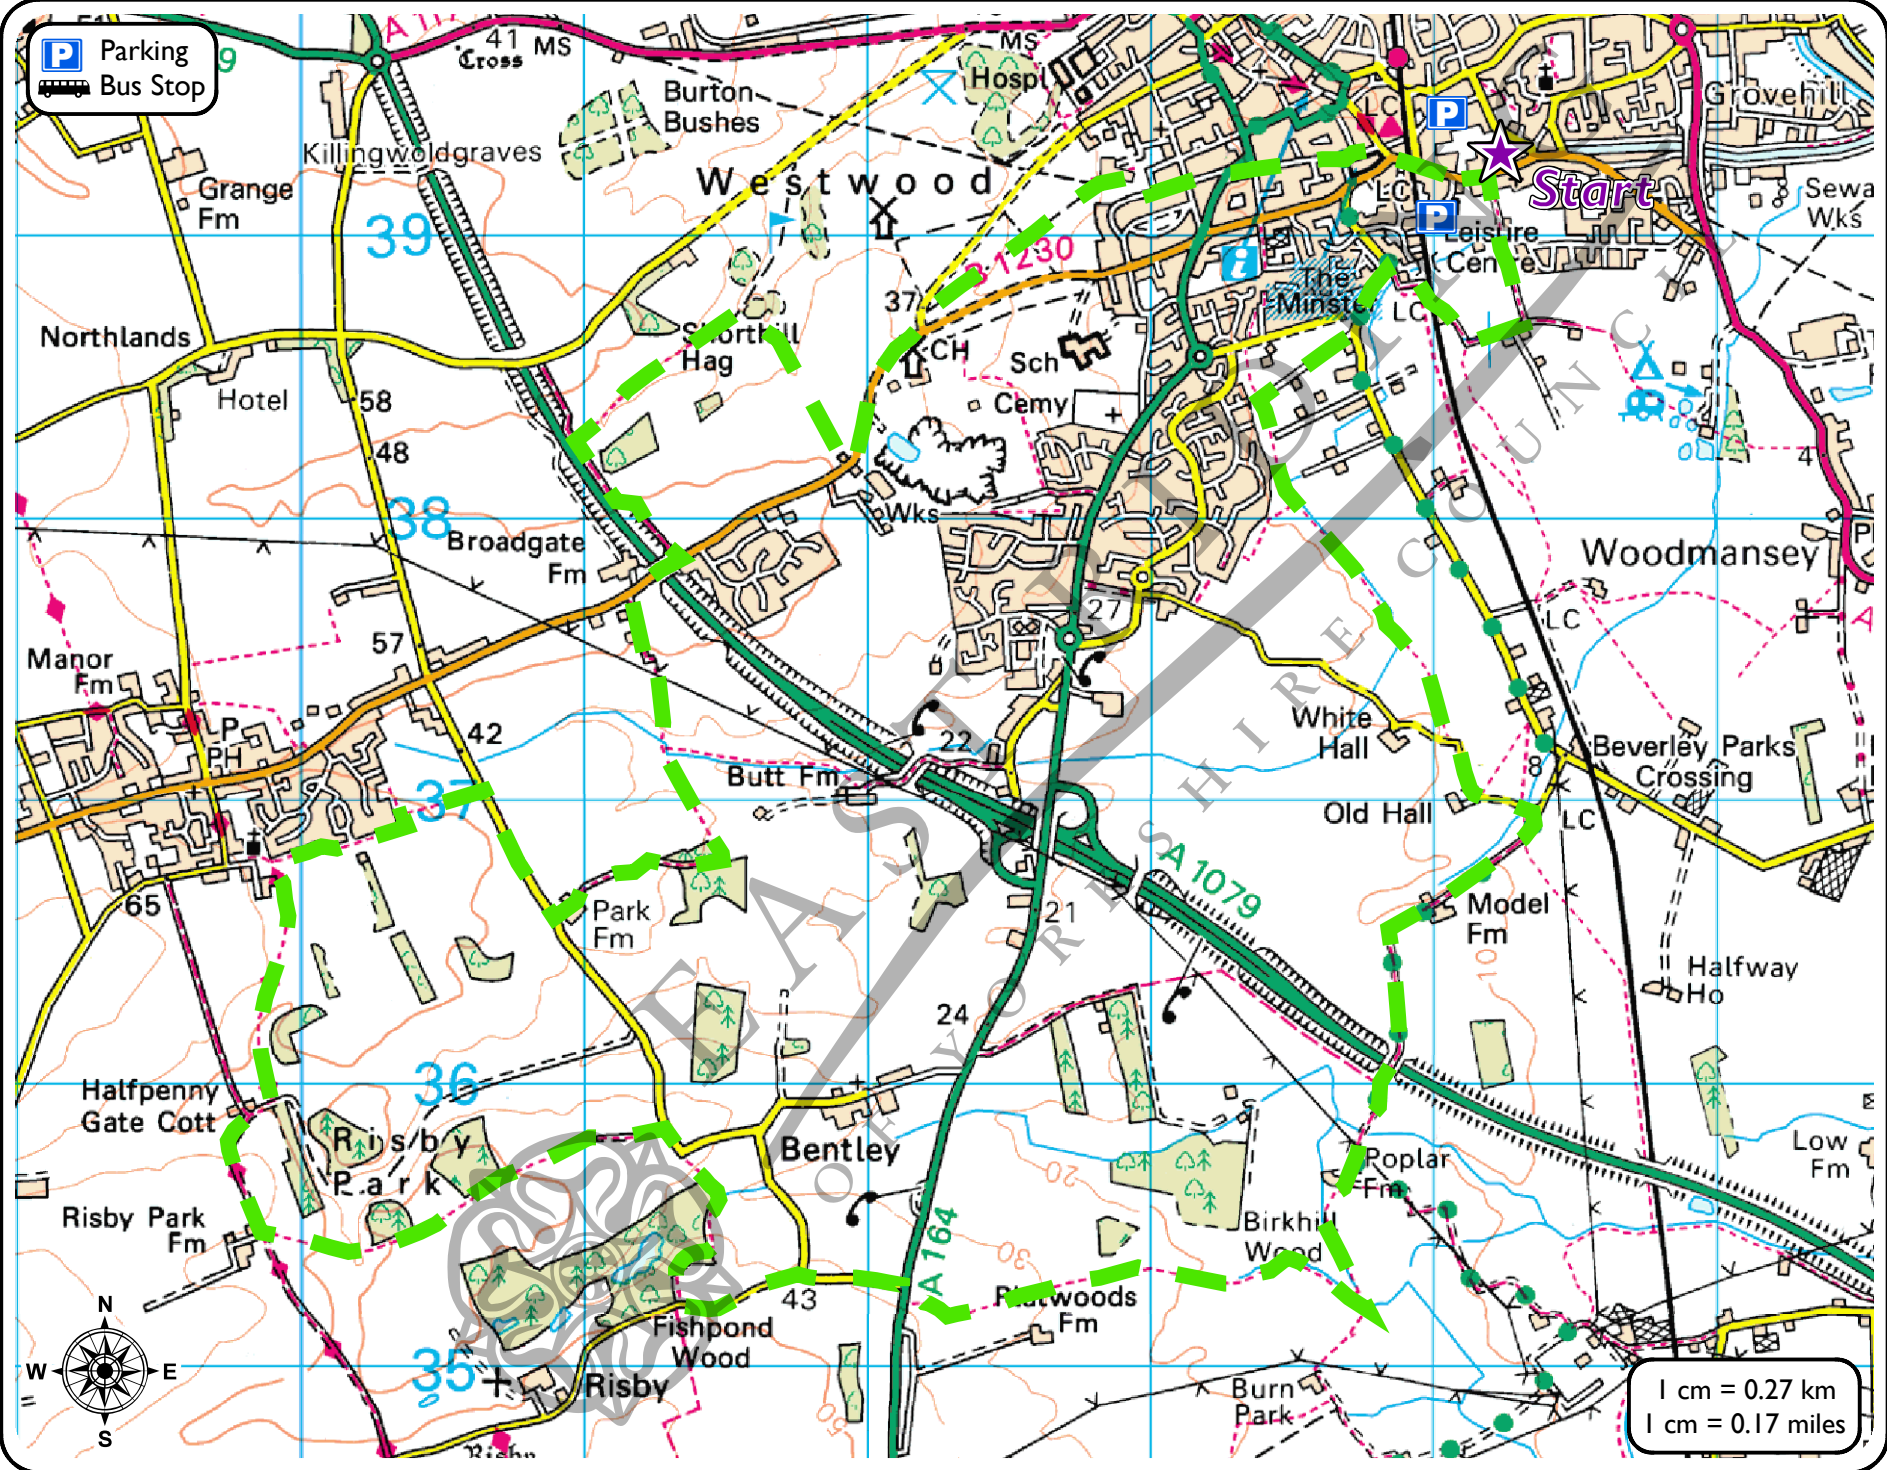

Beverley Beaver Trail 3

Grade : 

Length : 13 miles (21 km)

Start/End Point : Leisure Centre, Beverley

Refreshments : Public Houses adjacent to the leisure centre and close to Moorgate in Beverley

Toilets : Lord Roberts Road, Beverley

This map is reproduced from Ordnance Survey material with the permission of Ordnance Survey on behalf of Her Majesty's Stationery Office Crown copyright 2008. Unauthorised reproduction infringes Crown copyright and may lead to prosecution or civil proceedings. East Riding of Yorkshire Council 100023383.